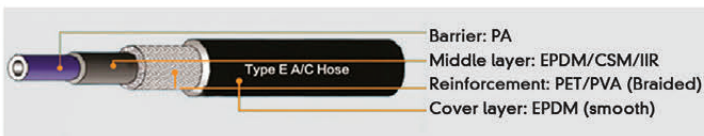

4860 A/C Hose (1234yf)

SPECIFICATION		INNER DIAMETER	OUTER DIAMETER	WORKING PRESSURE	BURST PRESSURE
SIZE	INCH	MM	MM	MPA	MPA
#6	5/16"	8.2±0.4	14.7±0.5	3.5	21
#8	13/32"	10.5±0.4	17.3±0.5	3.5	21
#10	1/2"	13±0.4	19.4±0.5	3.5	22
#12	5/8"	16±0.4	23.6±0.5	3.5	18