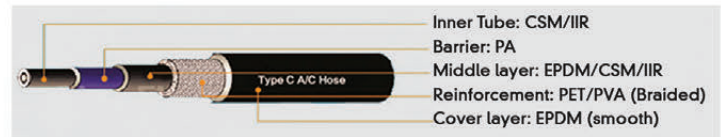

Type C Air conditioning hose (thick wall-A20)

SPECIFICATION		INNER DIAMETER	OUTER DIAMETER	WORKING PRESSURE	BURST PRESSURE
SIZE	INCH	MM	MM	MPA	MPA
#6	5/16"	8.2±0.4	19±0.5	3.5	21
#8	13/32"	10.5±0.4	23±0.5	3.5	21
#10	1/2"	13±0.4	25.4±0.5	3.5	22
#12	5/8"	16±0.4	28.6±0.5	3.5	18

4860 A/C Hose (R134a)

SPECIFICATION		INNER DIAMETER	OUTER DIAMETER	WORKING PRESSURE	BURST PRESSURE
SIZE	INCH	MM	MM	MPA	MPA
#6	5/16"	8.2±0.4	14.7±0.5	3.5	21
#8	13/32"	10.5±0.4	17.3±0.5	3.5	21
#10	1/2"	13±0.4	19.4±0.5	3.5	22
#12	5/8"	16±0.4	23.6±0.5	3.5	18

Note: Above Specification Just for reference. We can produce the OEM Size.